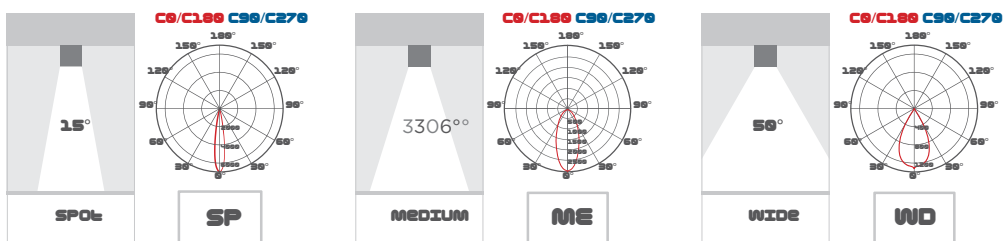

ICON C

The essential that illuminates. *L'essentiel qui éclaire.*

Icon C S
33Øx72mm

Icon C M
60Øx116mm

Icon C L
90Øx131mm

Icon C XL
120Øx156mm

Colour:

Product type:

Ceiling fittings

Materials:

extra-clear tempered glass, painted aluminium housing

Colour Temperature:

3000K, 4000K (2700K on request)

MADE IN ITALY

Item Produit	Diameter (mm) Diamètre (mm)	Power (W) Puissance (W)	Source flux (Lm) Flux nominale LED (Lm)	Fitting output (Lm) Flux appareil (Lm)	Class Supply Classe Alimentation
Icon C S	33	2,5	220	209	⚡ 24 Vdc 220-
Icon C M	60	4.9	445	360	⚡ 240 Vac
Icon C L	90	15	1230	995	⚡ 220-240 Vac
Icon C XL	120		2080	1685	⚡ 220-240 Vac

on-off

constant voltage
tension constante

OPTICS OPTIQUE

ICON C S

ICON C M

ICON C L

ICON C XL

ACCESSORIES ACCESSOIRES