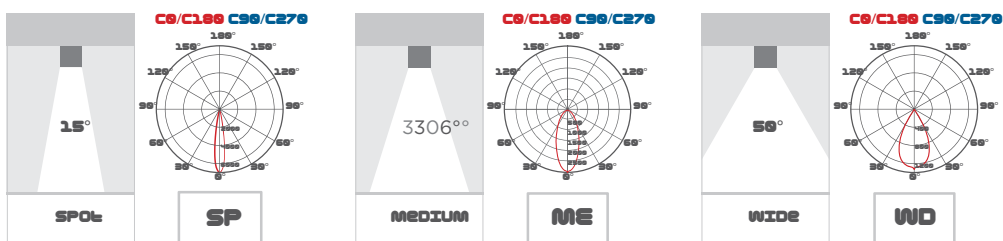

ICON C

The essential that illuminates. *L'essentiel qui éclaire.*

Icon C S
33Øx72mm

Icon C M
60Øx116mm

Icon C L
90Øx131mm

Icon C XL
120Øx156mm

Colour:

Product type:

Ceiling fittings

Materials:

extra-clear tempered glass, painted aluminium housing

Colour Temperature:

3000K, 4000K (2700K on request)

MADE IN ITALY

Item Produit	Diameter (mm) Diamètre (mm)	Power (W) Puissance (W)	Source flux (Lm) Flux nominale LED (Lm)	Fitting output (Lm) Flux appareil (Lm)	Class Supply Classe Alimentation
Icon C S	33	2,5	220	209	⚡ 24 Vdc 220-
Icon C M	60	4.9	445	360	⚡ 240 Vac
Icon C L	90	15	1230	995	⚡ 220-240 Vac
Icon C XL	120		2080	1685	⚡ 220-240 Vac

on-off

constant voltage
tension constante

OPTICS OPTIQUE

ICON C S

ICON C M

ICON C L

ICON C XL

ACCESSORIES ACCESSOIRES