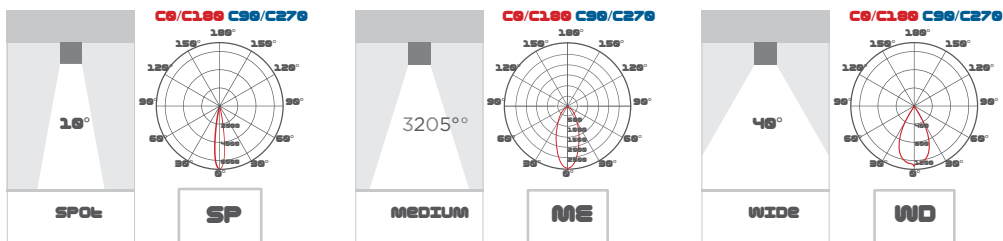

OPTICS OPTIQUE

ICON C S

ICON C M