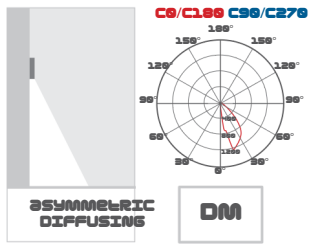

OTTICHE OPTICS

ACCESSORIES ACCESSOIRES