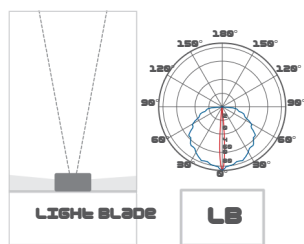

OTTICHE OPTICS