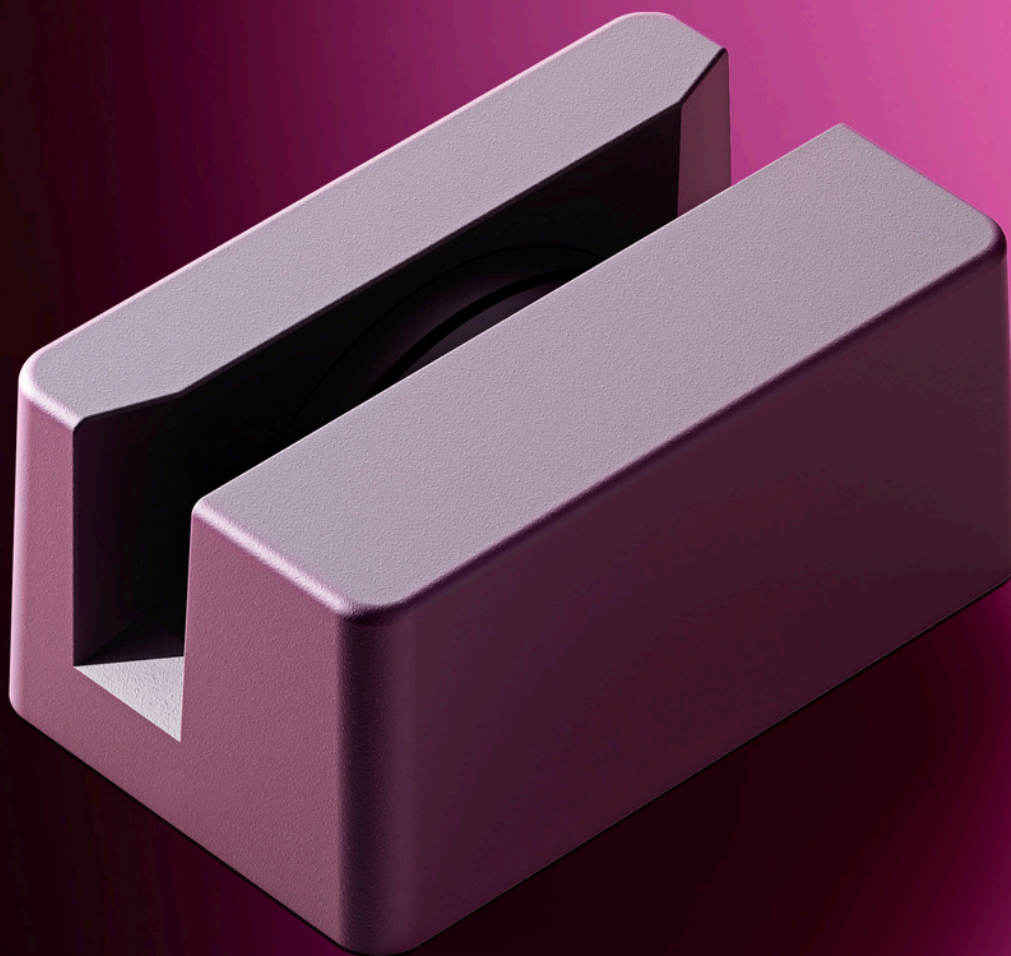

Item Produit	Power (W) Puissance (W)	Source flux (Lm) Flux nominale LED (Lm)	Fitting output (Lm) Flux appareil (Lm)	Class Supply Classe Alimentation
Volta Volta	10	1200	800	⊕ 220-240 Vac
RGBW Volta	10	- - -	- - -	⊕ 230 Vac Zigbee
RGBW Volta	10			⊖ 24 Vdc DMX
RGBW	10			⊖ 150 mA for channel

Some of the lighting fitting could mount LED $\geq$ CRI 80 within the end of the availability / Certains luminaires peuvent être LED $\geq$ CRI 80 dans la limite des stocks disponibles.