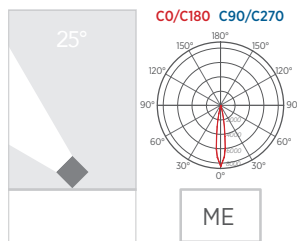

OPTICS OPTIQUE

AGO S

SH