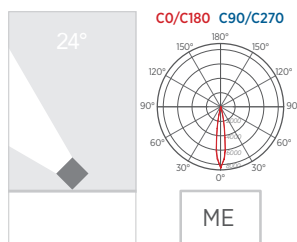

OPTICS OPTIQUE

AGO S

SH

AGO M

SH

AGO L

SH

ACCESSORIES ACCESSOIRES

ON REQUEST SUR DEMANDE

Version with DALI driver integrated
Version DALI avec driver intégré

AGO L