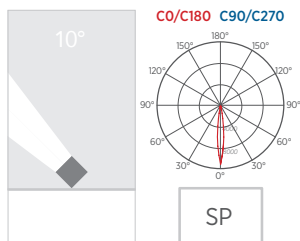

AGO

The quintessence of elegance. *La quintessence de l'élégance.*

Ago S
330x88x56mm

Ago M
600x133x92mm

Ago L
900x141x117mm

Colour:

Product type:
Materials:

Floodlights
extra-clear tempered glass, painted
aluminium housing, stainless steel bracket
3000K, 4000K (2700K on request)

Colour Temperature:

MADE IN ITALY

AGO M

Item Produit	Diameter (mm) Diamètre (mm)	Power (W) Puissance (W)	Source flux (Lm) Flux nominale LED (Lm)	Fitting output (Lm) Flux appareil (Lm)	Class Classe	Supply Alimentation
Ago S	33	3	220	209	⊕	220-240 Vac
Ago S	33	2,5	220	209	⊖	12-24 Vdc
Ago M	60	9	950	720	⊕	220-240 Vac
Ago M	60	6	950	720	⊖	12-24 Vdc
Ago L	90	15	2030	1600	⊕	220-240 Vac
Ago L	90	13	2030	1600	⊖	24 Vdc

*Values from CCT 4000 K and medium beam / *Valeurs calculées avec CCT 4000K et optique medium.

Some of the lighting fitting could mount LED ≥ CRI 80 within the end of the availability / Certains luminaires peuvent être LED ≥ CRI 80 dans la limite des stocks disponibles.

220-240
Vac

12-24 Vdc

on-off

constant voltage
tension constante

OPTICS OPTIQUE

AGO S

SH

AGO M