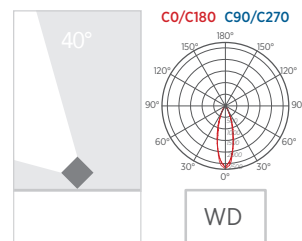

AGO

The quintessence of elegance. *La quintessence de l'élégance.*

Ago S
330x88x56mm

Ago M
600x133x92mm

Ago L
900x141x117mm

Colour:

Product type:
Materials:

Floodlights
extra-clear tempered glass, painted
aluminium housing, stainless steel bracket
3000K, 4000K (2700K on request)

Colour Temperature:

MADE IN ITALY

AGO M

Item Produit	Diameter (mm) Diamètre (mm)	Power (W) Puissance (W)	Source flux (Lm) Flux nominale LED (Lm)	Fitting output (Lm) Flux appareil (Lm)	Class Classe	Supply Alimentation
Ago S	33	3	220	209	⊕	220-240 Vac
Ago S	33	2,5	220	209	⊖	12-24 Vdc
Ago M	60	9	950	720	⊕	220-240 Vac
Ago M	60	6	950	720	⊖	12-24 Vdc
Ago L	90	15	2030	1600	⊕	220-240 Vac
Ago L	90	13	2030	1600	⊖	24 Vdc

*Values from CCT 4000 K and medium beam / *Valeurs calculées avec CCT 4000K et optique medium.

Some of the lighting fitting could mount LED ≥ CRI 80 within the end of the availability / Certains luminaires peuvent être LED ≥ CRI 80 dans la limite des stocks disponibles.

220-240
Vac

12-24 Vdc

on-off

constant voltage
tension constante

OPTICS OPTIQUE

AGO S

SH

AGO M