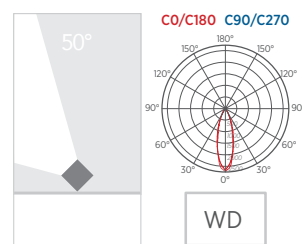

AGO L

SH

ACCESSORIES ACCESSOIRES

ON REQUEST SUR DEMANDE

Version with DALI driver integrated
Version DALI avec driver intégré

AGO L