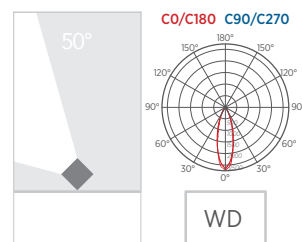

OPTICS OPTIQUE

AGO S

SH

AGO M

SH

AGO L

SH

ACCESSORIES ACCESSOIRES

ON REQUEST SUR DEMANDE

Version with DALI driver integrated
Version DALI avec driver intégré

AGO L