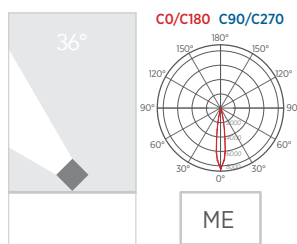

AGO L

SH

ACCESSORIES ACCESSOIRES

ON REQUEST SUR DEMANDE

Version with DALI driver integrated
Version DALI avec driver intégré

AGO L